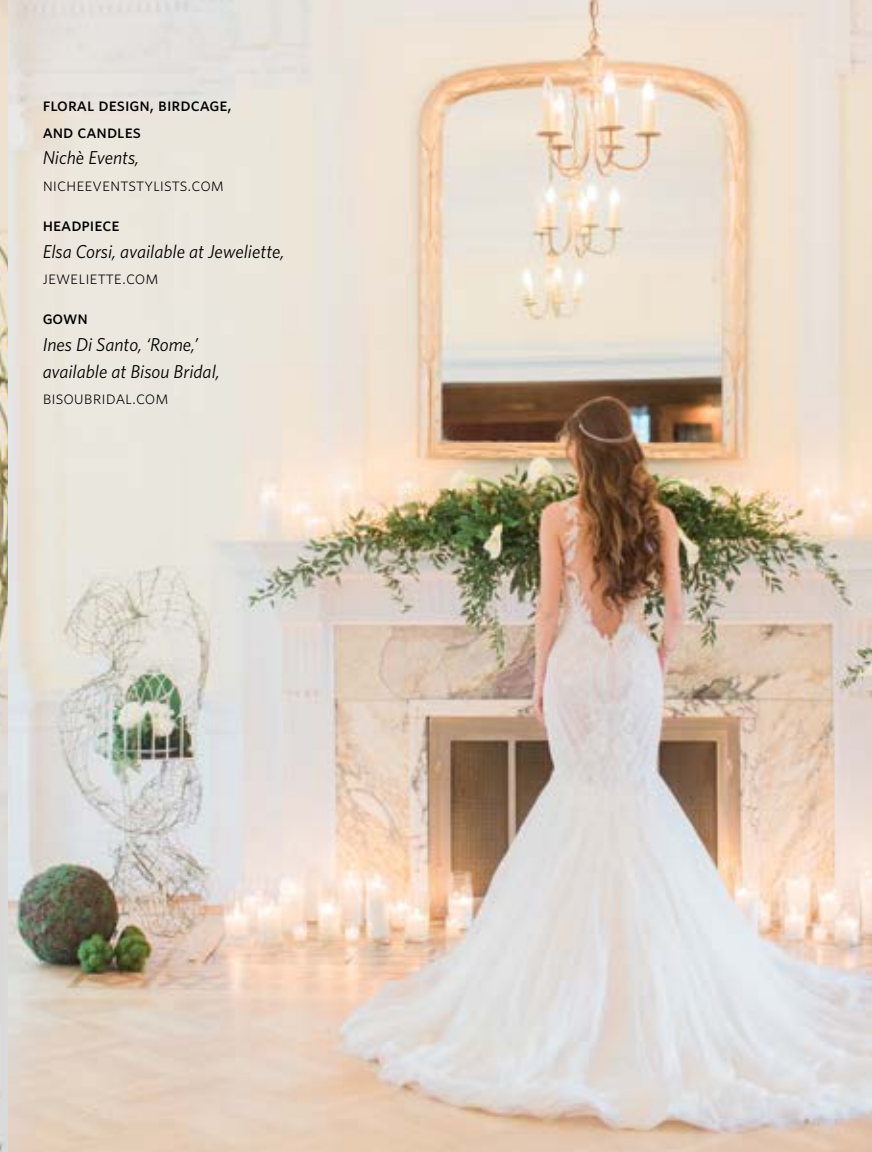

**FLORAL DESIGN, BIRDCAGE,
AND CANDLES**
Niche Events,
NICHEEVENTSTYLISTS.COM

HEADPIECE
Elsa Corsi, available at Jeweliette,
JEWELIETTE.COM

GOWN
Ines Di Santo, 'Rome,'
available at Bisou Bridal,
BISOUBRIDAL.COM

CAKE DESIGN
Le Gateau Bake Shop,
LEGATEAUBAKESHOP.COM