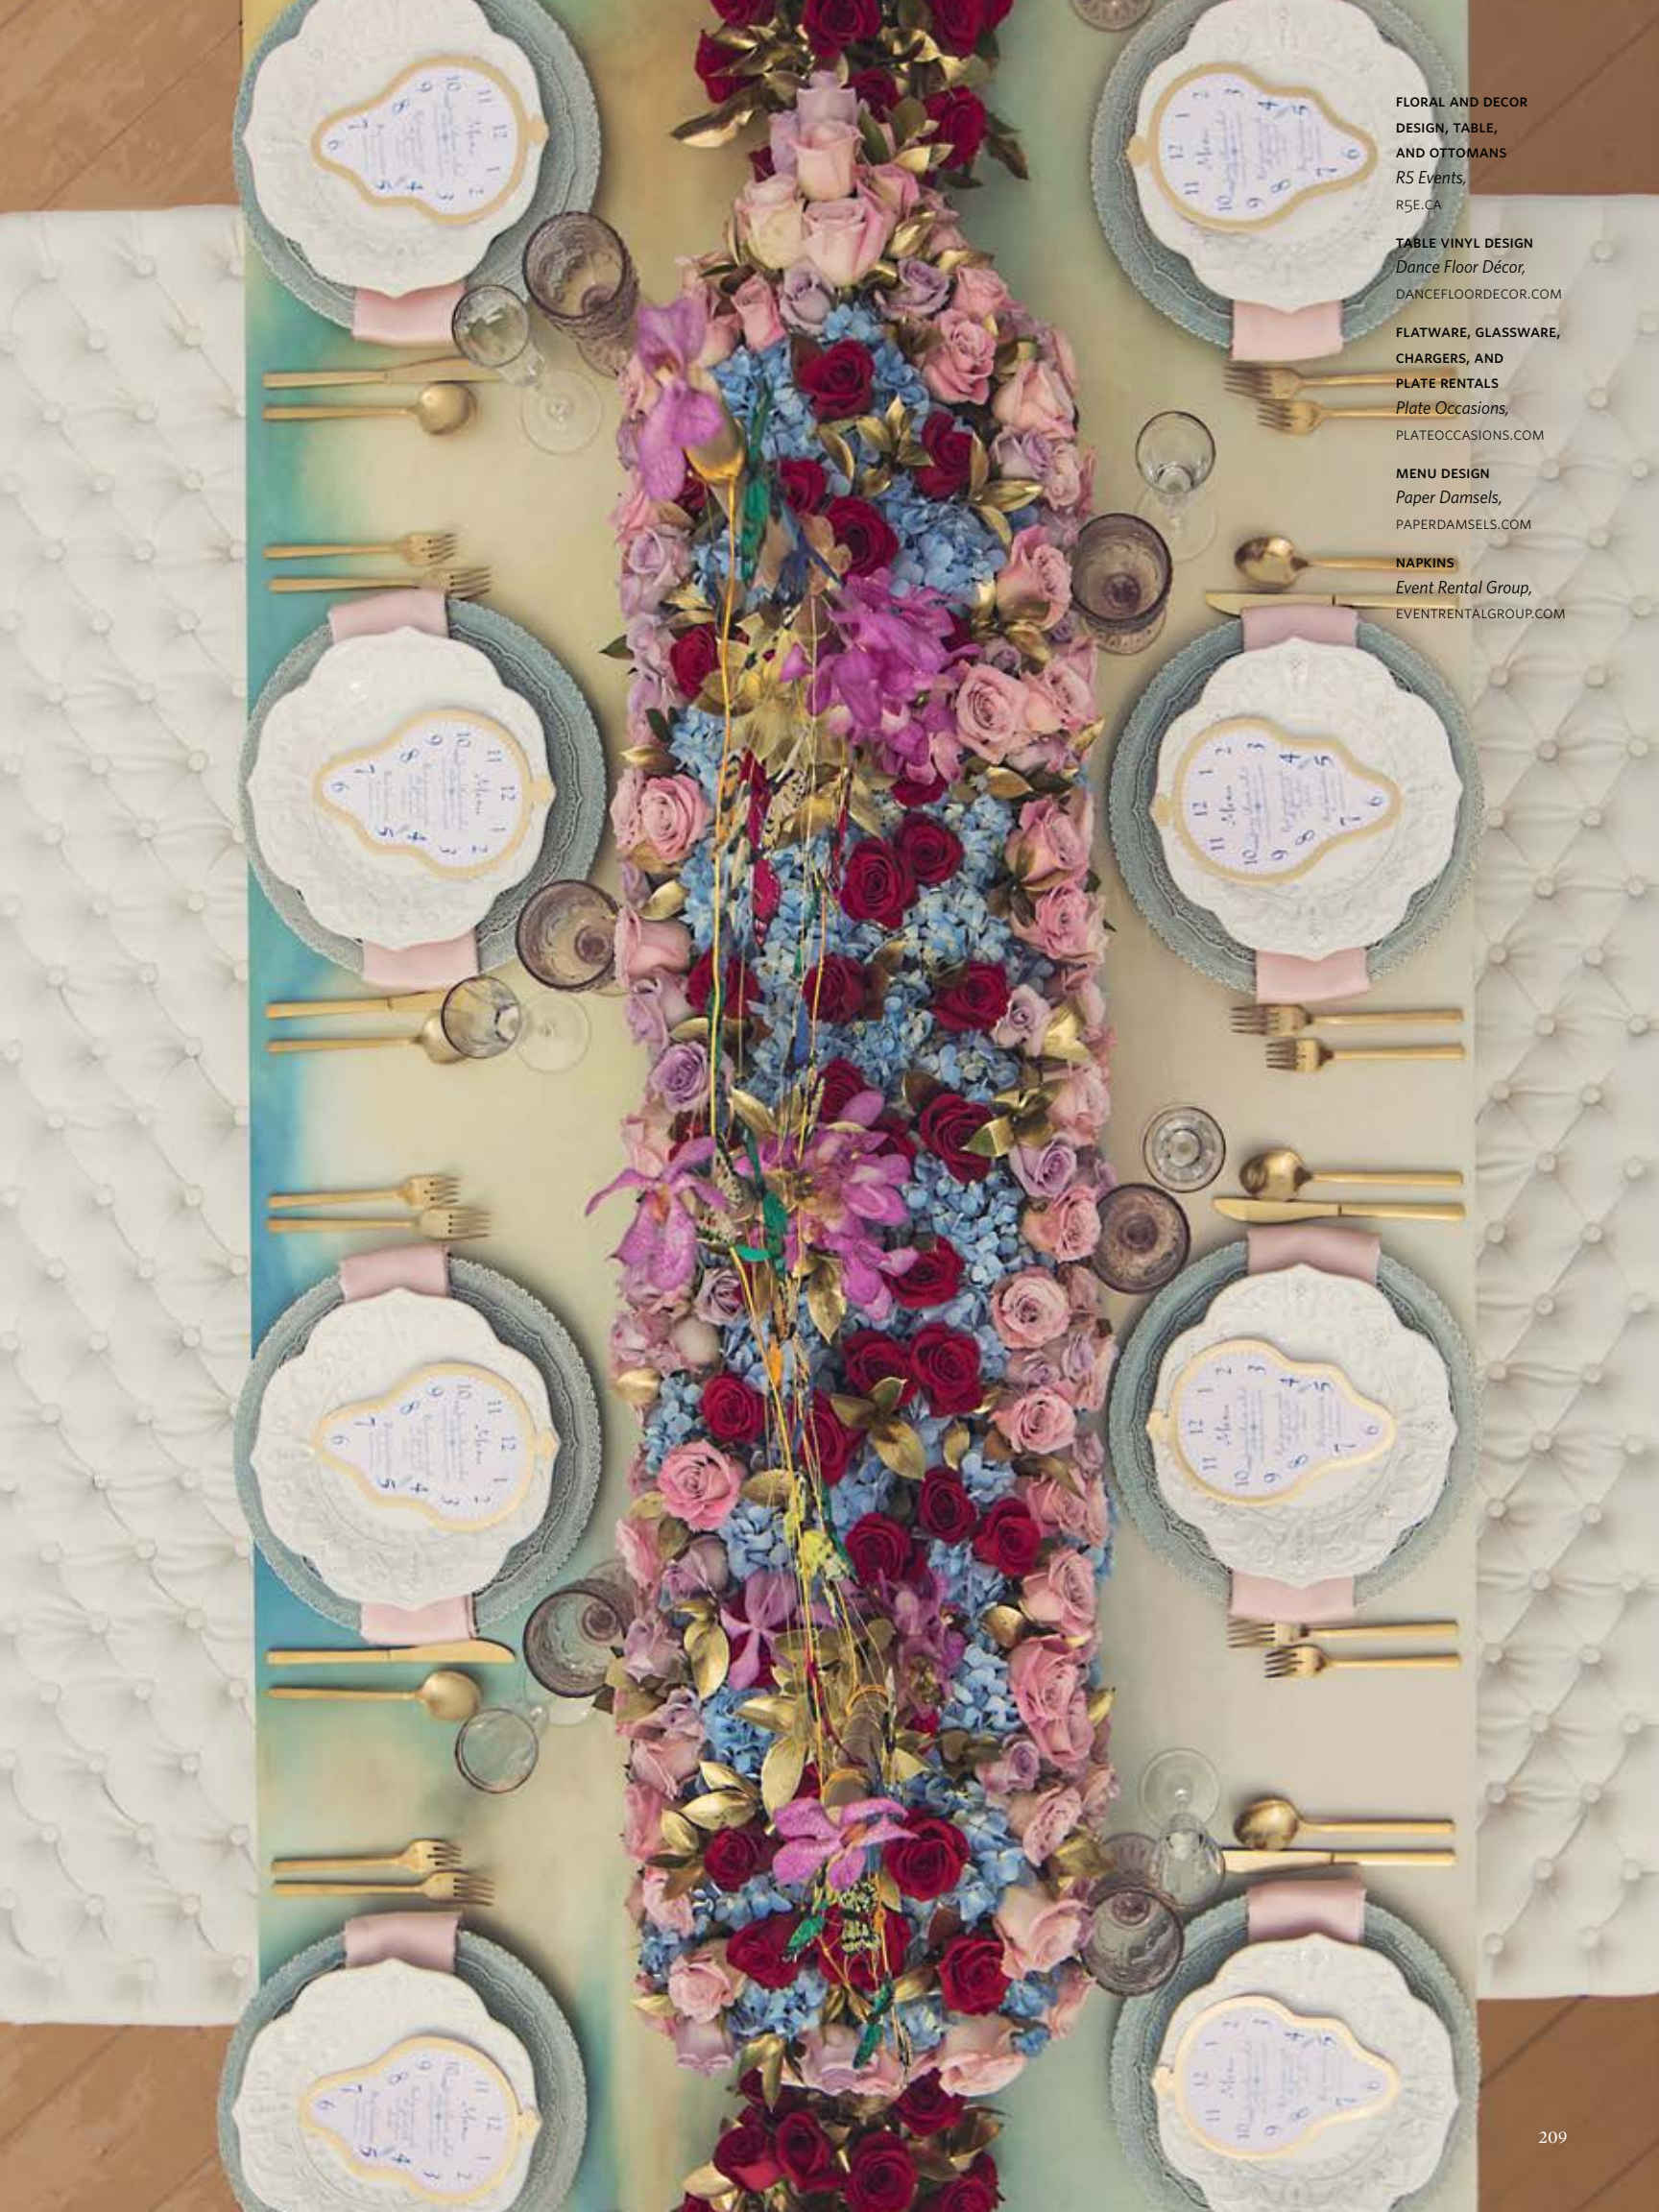

FLORAL AND DECOR DESIGN, TABLE, AND OTTOMANS
RS Events, RSE.CA

TABLE VINYL DESIGN
Dance Floor Décor, DANCEFLOORDECOR.COM

FLATWARE, GLASSWARE, CHARGERS, AND PLATE RENTALS
Plate Occasions, PLATEOCCASIONS.COM

MENU DESIGN
Paper Damsels, PAPERDAMSELS.COM

NAPKINS
Event Rental Group, EVENTRENTALGROUP.COM

GOWN
'Sheer,' Ines Di Santo, INESDISANTO.COM